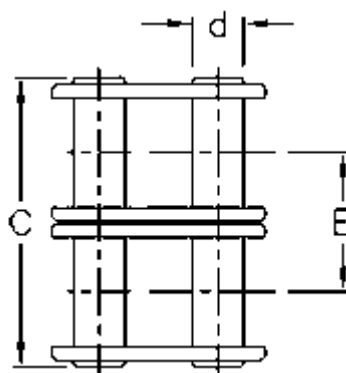

Article number: 6100120081

Description: Connecting link 1 duplex 16B-2

Measures

Breaking power = 106400

$W = 17,02$

$C = 68,00$

$d = 8,28$

$D = 15,88$

$E = 31,88$

For chain size = 1

For chain type = 16 B-2

$P = 25,40$