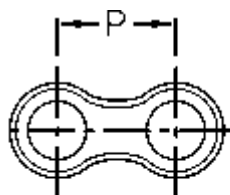

Article number: 6100120081

Description: Connecting link 1 duplex 16B-2

Measures

Breaking power = 106400

$W = 17,02$

$C = 68,00$

$d = 8,28$

$D = 15,88$

$E = 31,88$

For chain size = 1

For chain type = 16 B-2

$P = 25,40$